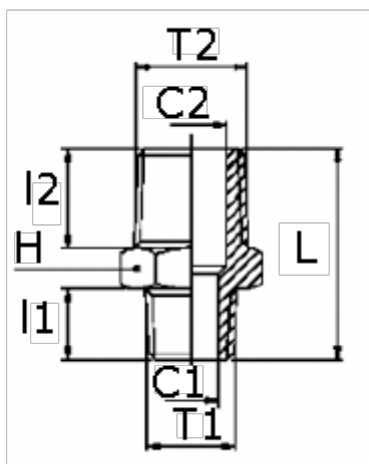

Article number: 589112TR1412

Description: Nipple 112TR  
Reduction, R1/4" - R1/2"

## Measures

C1 = 8.0  
C2 = 15.0  
H = 22  
L = 28.5  
I1 = 10.5  
I2 = 12.5  
T = 1/4"  
T2 = 1/2"